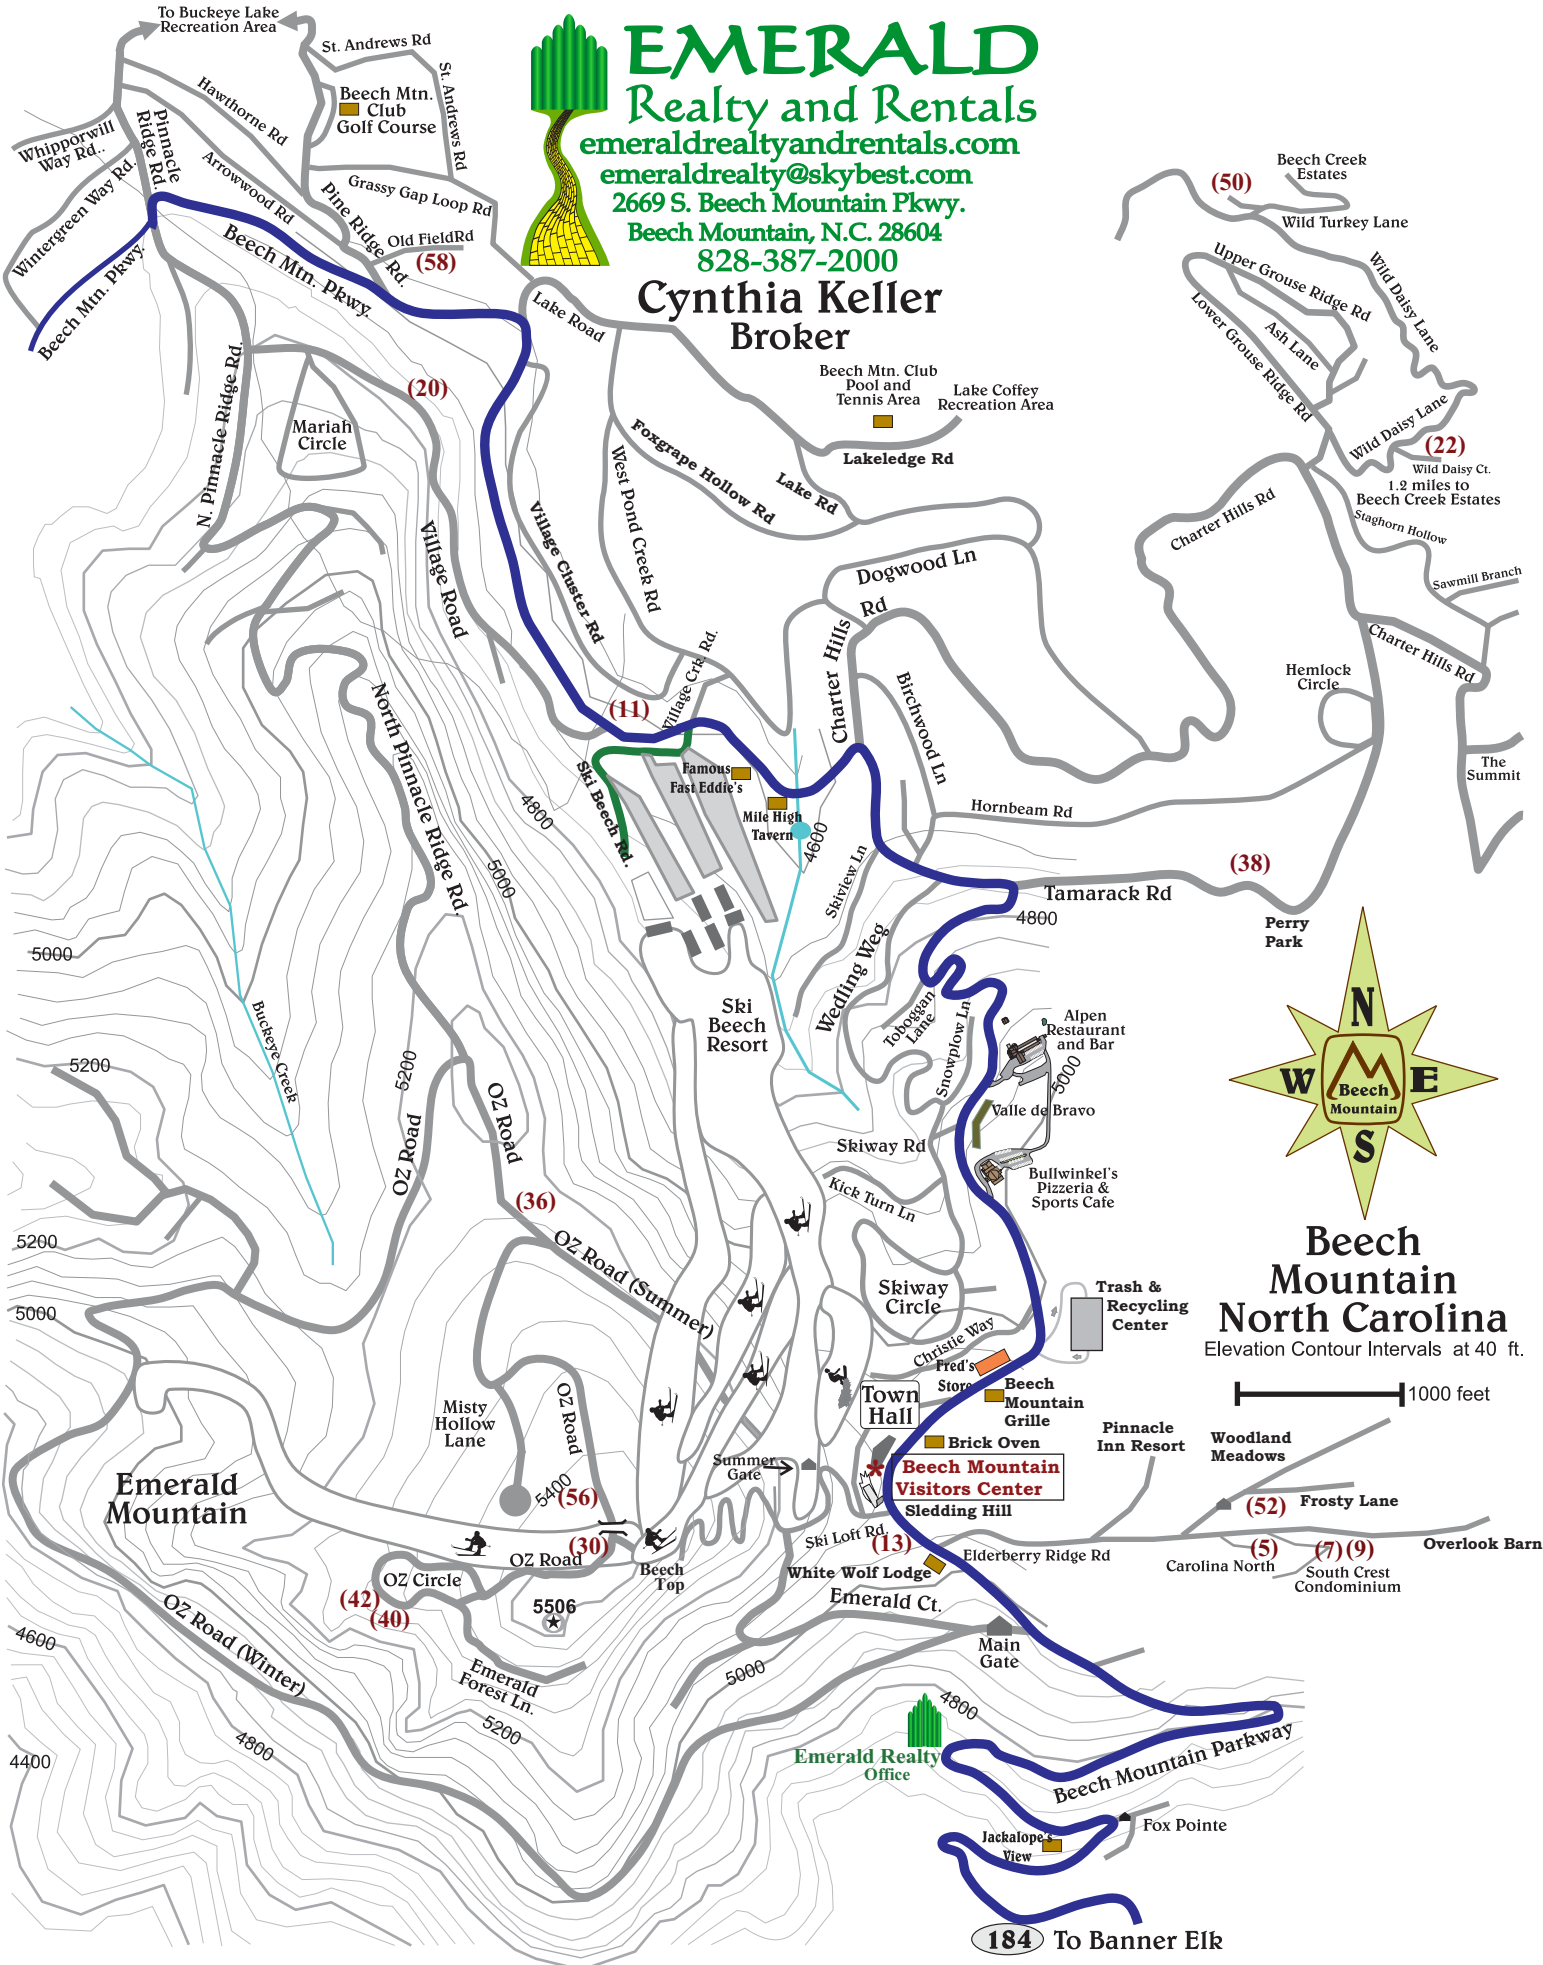

Beech Mountain North Carolina

Elevation Contour Intervals at 40 ft.

184 To Banner Elk